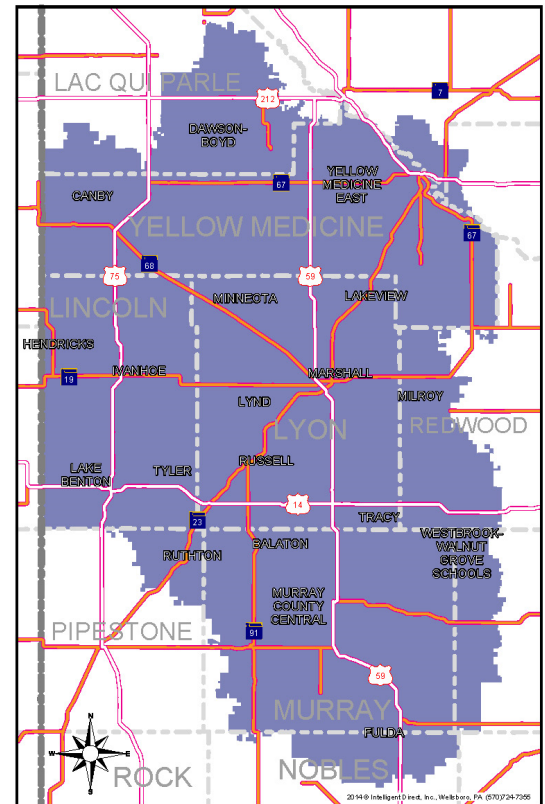

# United Way of Southwest Minnesota Service Area Details

**OUR MISSION:**  
*Uniting people and resources to improve lives and strengthen communities in southwest Minnesota.*

**We serve people living in the following counties in Minnesota:**

Lincoln, Lyon, Murray, Yellow Medicine and portions of Cottonwood, Lac qui Parle, Nobles and Redwood.

**Our service area includes people living in the following school districts:**

Canby; Clarkfield, Dawson/Boyd; Echo; Fulda; Hendricks; Ivanhoe; Lake Benton; Lakeview; Lynd; Marshall; Milroy; Minneota; Murray County Central; Russell-Tyler-Ruthton; Tracy Area; Westbrook-Walnut Grove; and Yellow Medicine East.

**CITIES COVERED BY UNITED WAY OF SOUTHWEST MINNESOTA SORTED BY ZIP CODE**

CITY	ZIP
Arco	56113
Avoca	56114
Balaton	56115
Chandler	56122
Currie	56123
Fulda	56131
Garvin	56132
Hendricks	56136
Iona	56141
Ivanhoe	56142
Lake Benton	56149
Lake Wilson	56151
Lynd	56157
Russell	56169
Ruthton	56170
Slayton	56172
Tracy	56175
Tyler	56178
Walnut Grove	56180
Westbrook	56183
Boyd	56218
Canby	56220
Clarkfield	56223
Cottonwood	56229
Dawson	56232
Echo	56237
Ghent	56239
Granite Falls	56241
Hanley Falls	56245
Marshall	56258
Milroy	56263
Minneota	56264
Porter	56280
Taunton	56291
Wood Lake	56297

**CITIES COVERED BY UNITED WAY OF SOUTHWEST MINNESOTA SORTED BY CITY NAME**

CITY	ZIP
Arco	56113
Avoca	56114
Balaton	56115
Boyd	56218
Canby	56220
Chandler	56122
Clarkfield	56223
Cottonwood	56229
Currie	56123
Dawson	56232
Echo	56237
Fulda	56131
Garvin	56132
Ghent	56239
Granite Falls	56241
Hanley Falls	56245
Hendricks	56136
Iona	56141
Ivanhoe	56142
Lake Benton	56149
Lake Wilson	56151
Lynd	56157
Marshall	56258
Milroy	56263
Minneota	56264
Porter	56280
Russell	56169
Ruthton	56170
Slayton	56172
Taunton	56291
Tracy	56175
Tyler	56178
Walnut Grove	56180
Westbrook	56183
Wood Lake	56297