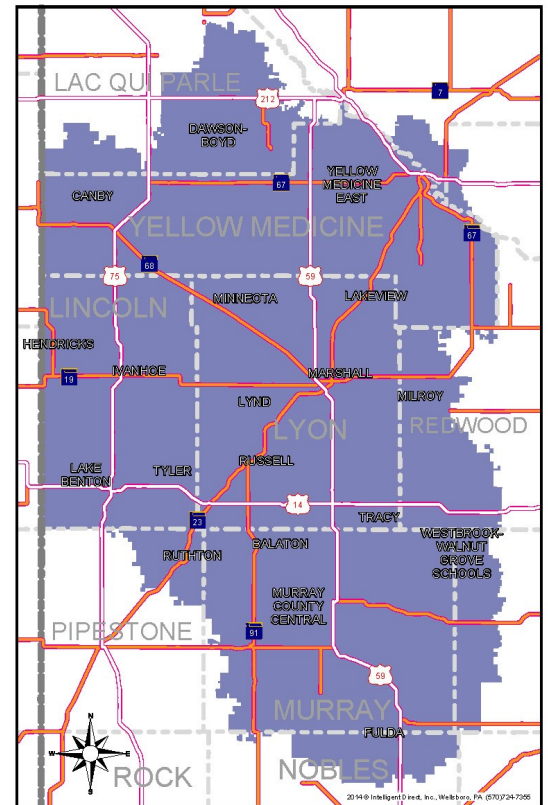

United Way of Southwest Minnesota Service Area Details

Our Mission:

Uniting people and resources to improve lives and strengthen communities in southwest Minnesota.

We serve people living in the following counties in Minnesota:

Lincoln, Lyon, Murray, Yellow Medicine and portions of Cottonwood, Lac qui Parle, Nobles and Redwood.

Our service area includes people living in the following school districts:

Canby; Dawson/Boyd; Echo; Fulda; Hendricks; Ivanhoe; Lake Benton; Lakeview; Lynd; Marshall; Milroy; Minneota; Murray County Central; Russell-Tyler-Ruthton; Tracy Area; Westbrook-Walnut Grove; and Yellow Medicine East.

CITIES COVERED BY UNITED WAY OF SOUTHWEST MINNESOTA SORTED BY ZIP CODE

CITY	ZIP
Arco	56113
Avoca	56114
Balaton	56115
Chandler	56122
Currie	56123
Fulda	56131
Garvin	56132
Hendricks	56136
Iona	56141
Ivanhoe	56142
Lake Benton	56149
Lake Wilson	56151
Lynd	56157
Russell	56169
Ruthton	56170
Slayton	56172
Tracy	56175
Tyler	56178
Walnut Grove	56180
Westbrook	56183
Boyd	56218
Canby	56220
Clarkfield	56223
Cottonwood	56229
Dawson	56232
Echo	56237
Ghent	56239
Granite Falls	56241
Hanley Falls	56245
Marshall	56258
Milroy	56263
Minneota	56264
Porter	56280
Taunton	56291
Wood Lake	56297

CITIES COVERED BY UNITED WAY OF SOUTHWEST MINNESOTA SORTED BY CITY NAME

CITY	ZIP
Arco	56113
Avoca	56114
Balaton	56115
Boyd	56218
Canby	56220
Chandler	56122
Clarkfield	56223
Cottonwood	56229
Currie	56123
Dawson	56232
Echo	56237
Fulda	56131
Garvin	56132
Ghent	56239
Granite Falls	56241
Hanley Falls	56245
Hendricks	56136
Iona	56141
Ivanhoe	56142
Lake Benton	56149
Lake Wilson	56151
Lynd	56157
Marshall	56258
Milroy	56263
Minneota	56264
Porter	56280
Russell	56169
Ruthton	56170
Slayton	56172
Taunton	56291
Tracy	56175
Tyler	56178
Walnut Grove	56180
Westbrook	56183
Wood Lake	56297