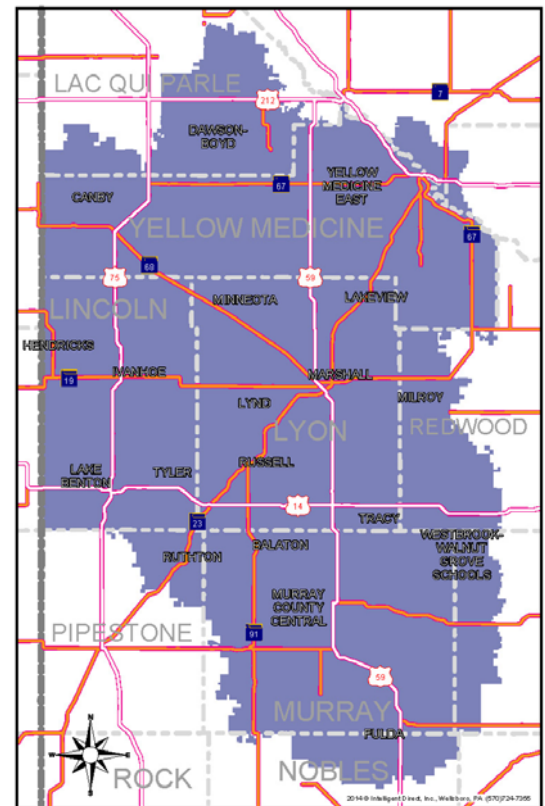

United Way of Southwest Minnesota Service Area Details

Uniting people and resources to improve lives and strengthen communities in Southwest Minnesota.

We serve people living in the following counties in Minnesota:

Lincoln, Lyon, Murray, Yellow Medicine and portions of Cottonwood, Lac qui Parle, Nobles and Redwood.

Our service area includes people living in the following school districts:

Canby; Clarkfield, Dawson/Boyd; Echo, Fulda; Hendricks; Ivanhoe; Lake Benton; Lakeview; Lynd; Marshall; Milroy; Minneota; Murray County Central; Russell-Tyler-Ruthton; Tracy Area; Westbrook-Walnut Grove; and Yellow Medicine East, including all private and charter schools.

**CITIES COVERED BY
UNITED WAY OF
SOUTHWEST MINNESOTA
SORTED BY ZIP CODE**

CITY	ZIP
Arco	56113
Avoca	56114
Balaton	56115
Chandler	56122
Currie	56123
Fulda	56131
Garvin	56132
Hendricks	56136
Iona	56141
Ivanhoe	56142
Lake Benton	56149
Lake Wilson	56151
Lynd	56157
Russell	56169
Ruthton	56170
Slayton	56172
Tracy	56175
Tyler	56178
Walnut Grove	56180
Westbrook	56183
Boyd	56218
Canby	56220
Clarkfield	56223
Cottonwood	56229
Dawson	56232
Echo	56237
Ghent	56239
Granite Falls	56241
Hanley Falls	56245
Marshall	56258
Milroy	56263
Minneota	56264
Porter	56280
Taunton	56291
Wood Lake	56297

**CITIES COVERED BY
UNITED WAY OF
SOUTHWEST MINNESOTA
SORTED BY CITY NAME**

CITY	ZIP
Arco	56113
Avoca	56114
Balaton	56115
Boyd	56218
Canby	56220
Chandler	56122
Clarkfield	56223
Cottonwood	56229
Currie	56123
Dawson	56232
Echo	56237
Fulda	56131
Garvin	56132
Ghent	56239
Granite Falls	56241
Hanley Falls	56245
Hendricks	56136
Iona	56141
Ivanhoe	56142
Lake Benton	56149
Lake Wilson	56151
Lynd	56157
Marshall	56258
Milroy	56263
Minneota	56264
Porter	56280
Russell	56169
Ruthton	56170
Slayton	56172
Taunton	56291
Tracy	56175
Tyler	56178
Walnut Grove	56180
Westbrook	56183
Wood Lake	56297