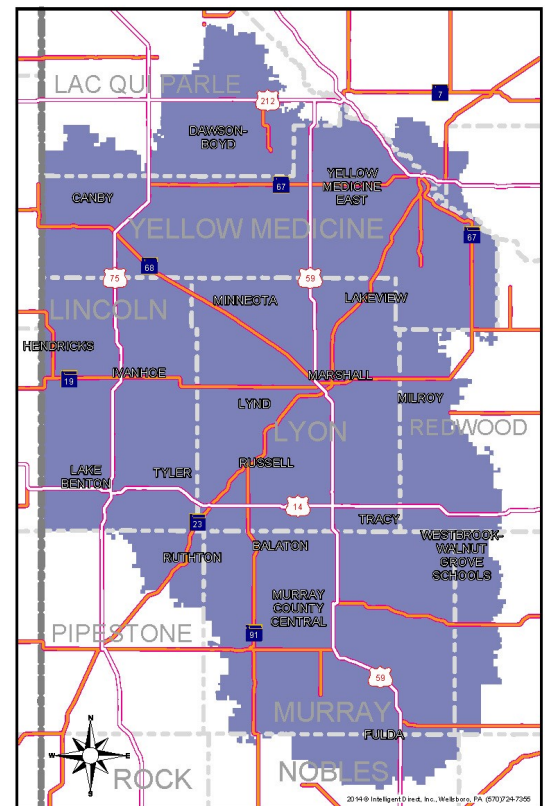

# United Way of Southwest Minnesota Service Area Details

*Uniting people and resources to improve lives and strengthen communities in Southwest Minnesota.*

**We serve people living in the following counties in Minnesota:**

Lincoln, Lyon, Murray, Yellow Medicine and portions of Cottonwood, Lac qui Parle, Nobles and Redwood.

**Our service area includes people living in the following school districts:**

Canby; Clarkfield, Dawson/Boyd; Echo; Fulda; Hendricks; Ivanhoe; Lake Benton; Lakeview; Lynd; Marshall; Milroy; Minneota; Murray County Central; Russell-Tyler-Ruthton; Tracy Area; Westbrook-Walnut Grove; and Yellow Medicine East.

**CITIES COVERED BY  
UNITED WAY OF  
SOUTHWEST MINNESOTA  
SORTED BY ZIP CODE**

CITY	ZIP
Arco	56113
Avoca	56114
Balaton	56115
Chandler	56122
Currie	56123
Fulda	56131
Garvin	56132
Hendricks	56136
Iona	56141
Ivanhoe	56142
Lake Benton	56149
Lake Wilson	56151
Lynd	56157
Russell	56169
Ruthton	56170
Slayton	56172
Tracy	56175
Tyler	56178
Walnut Grove	56180
Westbrook	56183
Boyd	56218
Canby	56220
Clarkfield	56223
Cottonwood	56229
Dawson	56232
Echo	56237
Ghent	56239
Granite Falls	56241
Hanley Falls	56245
Marshall	56258
Milroy	56263
Minneota	56264
Porter	56280
Taunton	56291
Wood Lake	56297

**CITIES COVERED BY  
UNITED WAY OF  
SOUTHWEST MINNESOTA  
SORTED BY CITY NAME**

CITY	ZIP
Arco	56113
Avoca	56114
Balaton	56115
Boyd	56218
Canby	56220
Chandler	56122
Clarkfield	56223
Cottonwood	56229
Currie	56123
Dawson	56232
Echo	56237
Fulda	56131
Garvin	56132
Ghent	56239
Granite Falls	56241
Hanley Falls	56245
Hendricks	56136
Iona	56141
Ivanhoe	56142
Lake Benton	56149
Lake Wilson	56151
Lynd	56157
Marshall	56258
Milroy	56263
Minneota	56264
Porter	56280
Russell	56169
Ruthton	56170
Slayton	56172
Taunton	56291
Tracy	56175
Tyler	56178
Walnut Grove	56180
Westbrook	56183
Wood Lake	56297