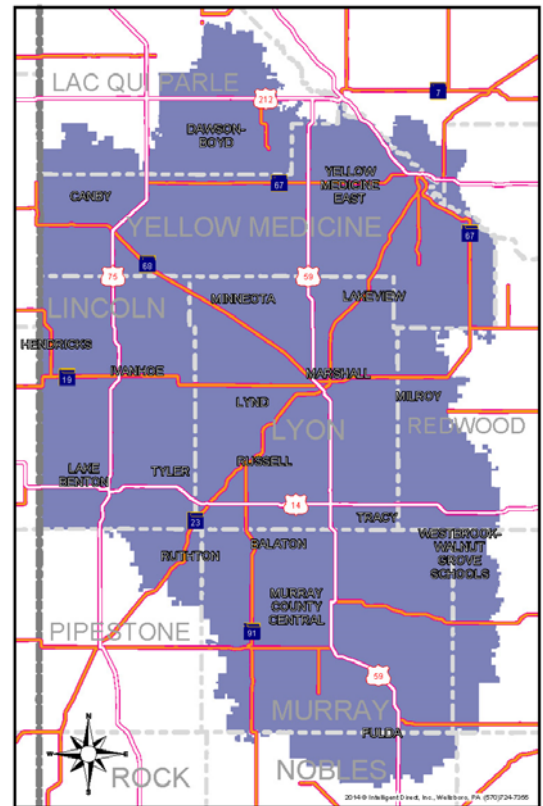

United Way of Southwest Minnesota

Service Area Details

Uniting people and resources to improve lives and strengthen communities in Southwest Minnesota.

We serve people living in the following counties in Minnesota:

Lincoln, Lyon, Murray, Yellow Medicine and portions of Cottonwood, Lac qui Parle, Nobles and Redwood.

Our service area includes people living in the following school districts:

Canby; Clarkfield, Dawson/Boyd; Echo; Fulda; Hendricks; Ivanhoe; Lake Benton; Lakeview; Lynd; Marshall; Milroy; Minneota; Murray County Central; Russell-Tyler-Ruthton; Tracy Area; Westbrook-Walnut Grove; and Yellow Medicine East.

CITIES COVERED BY UNITED WAY OF SOUTHWEST MINNESOTA SORTED BY ZIP CODE

CITY	ZIP
Arco	56113
Avoca	56114
Balaton	56115
Chandler	56122
Currie	56123
Fulda	56131
Garvin	56132
Hendricks	56136
Iona	56141
Ivanhoe	56142
Lake Benton	56149
Lake Wilson	56151
Lynd	56157
Russell	56169
Ruthton	56170
Slayton	56172
Tracy	56175
Tyler	56178
Walnut Grove	56180
Westbrook	56183
Boyd	56218
Canby	56220
Clarkfield	56223
Cottonwood	56229
Dawson	56232
Echo	56237
Ghent	56239
Granite Falls	56241
Hanley Falls	56245
Marshall	56258
Milroy	56263
Minneota	56264
Porter	56280
Taunton	56291
Wood Lake	56297

CITIES COVERED BY UNITED WAY OF SOUTHWEST MINNESOTA SORTED BY CITY NAME

CITY	ZIP
Arco	56113
Avoca	56114
Balaton	56115
Boyd	56218
Canby	56220
Chandler	56122
Clarkfield	56223
Cottonwood	56229
Currie	56123
Dawson	56232
Echo	56237
Fulda	56131
Garvin	56132
Ghent	56239
Granite Falls	56241
Hanley Falls	56245
Hendricks	56136
Iona	56141
Ivanhoe	56142
Lake Benton	56149
Lake Wilson	56151
Lynd	56157
Marshall	56258
Milroy	56263
Minneota	56264
Porter	56280
Russell	56169
Ruthton	56170
Slayton	56172
Taunton	56291
Tracy	56175
Tyler	56178
Walnut Grove	56180
Westbrook	56183
Wood Lake	56297