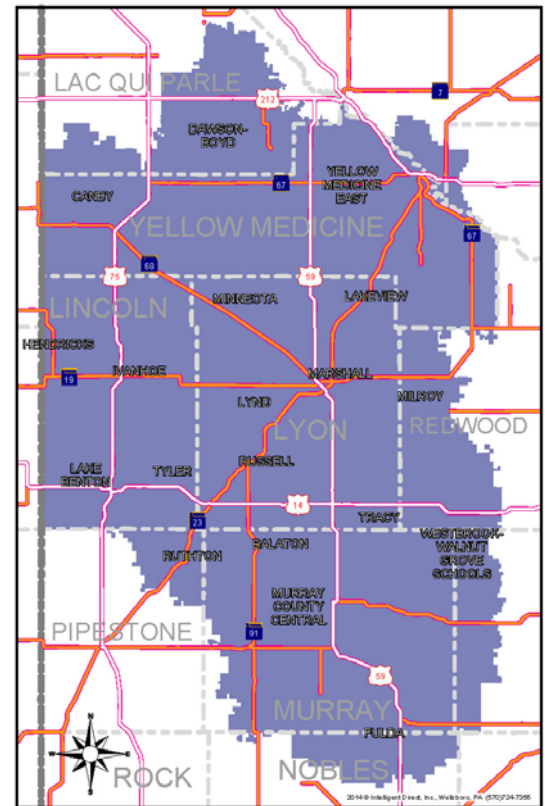

United Way of Southwest Minnesota

Service Area Details

Uniting people and resources to improve lives and strengthen communities in Southwest Minnesota.

We serve people living in the following counties in Minnesota:

Lincoln, Lyon, Murray, Yellow Medicine and portions of Cottonwood, Lac qui Parle, Nobles and Redwood.

Our service area includes people living in the following school districts:

Canby; Clarkfield, Dawson/Boyd; Echo; Fulda; Hendricks; Ivanhoe; Lake Benton; Lakeview; Lynd; Marshall; Milroy; Minneota; Murray County Central; Russell-Tyler-Ruthton; Tracy Area; Westbrook-Walnut Grove; and Yellow Medicine East.

CITIES COVERED BY UNITED WAY OF SOUTHWEST MINNESOTA SORTED BY ZIP CODE

CITY	ZIP
Arco	56113
Avoca	56114
Balaton	56115
Chandler	56122
Currie	56123
Fulda	56131
Garvin	56132
Hendricks	56136
Iona	56141
Ivanhoe	56142
Lake Benton	56149
Lake Wilson	56151
Lynd	56157
Russell	56169
Ruthton	56170
Slayton	56172
Tracy	56175
Tyler	56178
Walnut Grove	56180
Westbrook	56183
Boyd	56218
Canby	56220
Clarkfield	56223
Cottonwood	56229
Dawson	56232
Echo	56237
Ghent	56239
Granite Falls	56241
Hanley Falls	56245
Marshall	56258
Milroy	56263
Minneota	56264
Porter	56280
Taunton	56291
Wood Lake	56297

CITIES COVERED BY UNITED WAY OF SOUTHWEST MINNESOTA SORTED BY CITY NAME

CITY	ZIP
Arco	56113
Avoca	56114
Balaton	56115
Boyd	56218
Canby	56220
Chandler	56122
Clarkfield	56223
Cottonwood	56229
Currie	56123
Dawson	56232
Echo	56237
Fulda	56131
Garvin	56132
Ghent	56239
Granite Falls	56241
Hanley Falls	56245
Hendricks	56136
Iona	56141
Ivanhoe	56142
Lake Benton	56149
Lake Wilson	56151
Lynd	56157
Marshall	56258
Milroy	56263
Minneota	56264
Porter	56280
Russell	56169
Ruthton	56170
Slayton	56172
Taunton	56291
Tracy	56175
Tyler	56178
Walnut Grove	56180
Westbrook	56183
Wood Lake	56297