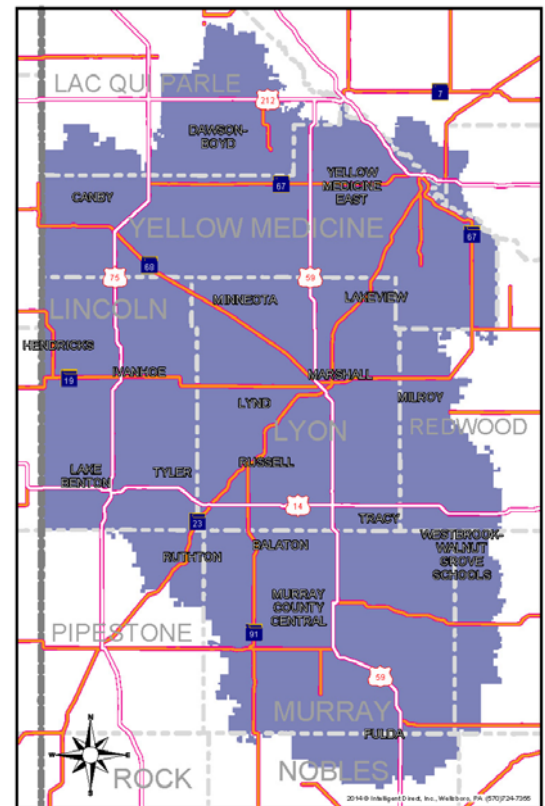

# United Way of Southwest Minnesota Service Area Details

*Uniting people and resources to improve lives and strengthen communities in Southwest Minnesota.*

**We serve people living in the following counties in Minnesota:**

Lincoln, Lyon, Murray, Yellow Medicine and portions of Cottonwood, Lac qui Parle, Nobles and Redwood.

**Our service area includes people living in the following school districts:**

Canby; Clarkfield, Dawson/Boyd; Echo, Fulda; Hendricks; Ivanhoe; Lake Benton; Lakeview; Lynd; Marshall; Milroy; Minneota; Murray County Central; Russell-Tyler-Ruthton; Tracy Area; Westbrook-Walnut Grove; and Yellow Medicine East.

**CITIES COVERED BY  
UNITED WAY OF  
SOUTHWEST MINNESOTA  
SORTED BY ZIP CODE**

CITY	ZIP
Arco	56113
Avoca	56114
Balaton	56115
Chandler	56122
Currie	56123
Fulda	56131
Garvin	56132
Hendricks	56136
Iona	56141
Ivanhoe	56142
Lake Benton	56149
Lake Wilson	56151
Lynd	56157
Russell	56169
Ruthton	56170
Slayton	56172
Tracy	56175
Tyler	56178
Walnut Grove	56180
Westbrook	56183
Boyd	56218
Canby	56220
Clarkfield	56223
Cottonwood	56229
Dawson	56232
Echo	56237
Ghent	56239
Granite Falls	56241
Hanley Falls	56245
Marshall	56258
Milroy	56263
Minneota	56264
Porter	56280
Taunton	56291
Wood Lake	56297

**CITIES COVERED BY  
UNITED WAY OF  
SOUTHWEST MINNESOTA  
SORTED BY CITY NAME**

CITY	ZIP
Arco	56113
Avoca	56114
Balaton	56115
Boyd	56218
Canby	56220
Chandler	56122
Clarkfield	56223
Cottonwood	56229
Currie	56123
Dawson	56232
Echo	56237
Fulda	56131
Garvin	56132
Ghent	56239
Granite Falls	56241
Hanley Falls	56245
Hendricks	56136
Iona	56141
Ivanhoe	56142
Lake Benton	56149
Lake Wilson	56151
Lynd	56157
Marshall	56258
Milroy	56263
Minneota	56264
Porter	56280
Russell	56169
Ruthton	56170
Slayton	56172
Taunton	56291
Tracy	56175
Tyler	56178
Walnut Grove	56180
Westbrook	56183
Wood Lake	56297