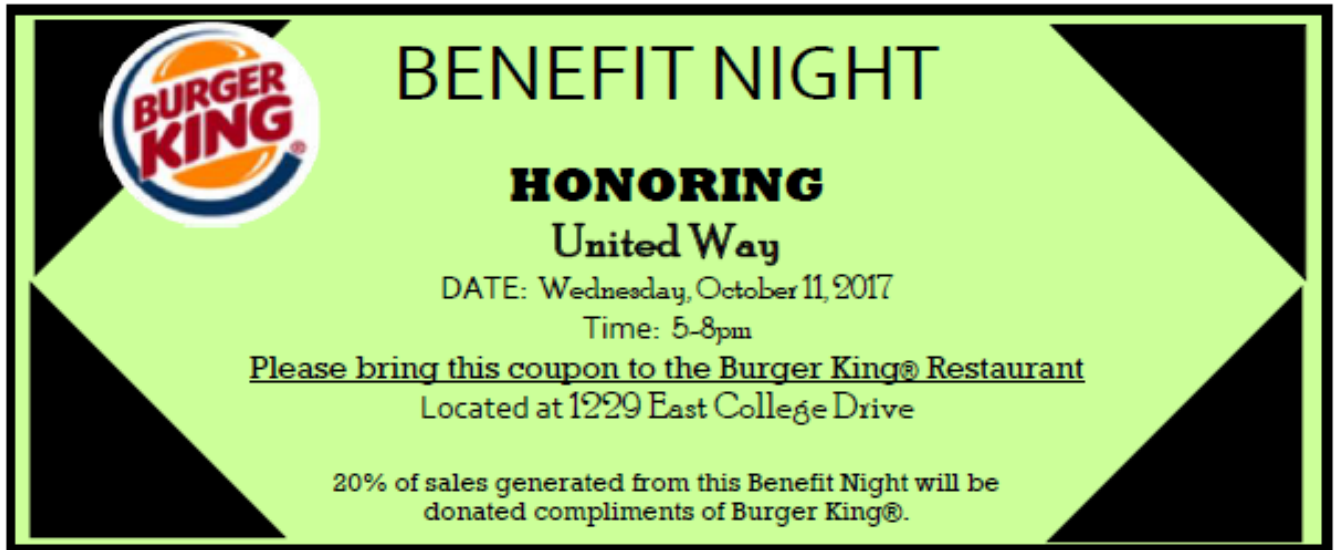

You will need to print off the certificate and bring it to Burger King
From 5–8 p.m. on Wednesday, October 11, 2017.

NOTE: This certificate CANNOT be distributed on Burger King® property.

Burger King® TEAM -tape receipt below and give to Manager.