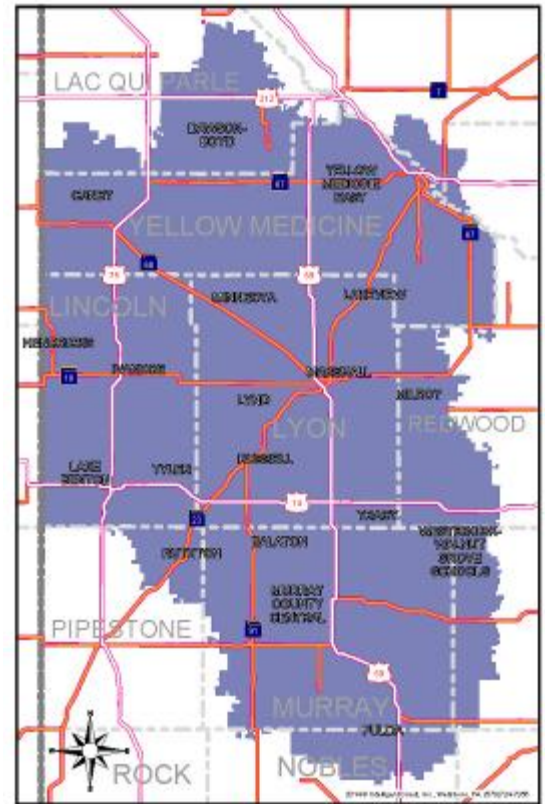

United Way of Southwest Minnesota Service Area Details

Uniting people and resources to improve lives and strengthen communities in Southwest Minnesota.

We serve people living in the following Counties in Minnesota:

Lincoln, Lyon, Murray, Yellow Medicine and portions of Cottonwood, Lac qui Parle, Nobles and Redwood.

Our service area includes people living in the following school districts:

Canby; Clarkfield, Dawson/Boyd; Echo, Fulda; Hendricks; Ivanhoe; Lake Benton; Lakeview; Lynd; Marshall; Milroy; Minneota; Murray County Center; Russell-Tyler-Ruthton; Tracy Area; Westbrook-Walnut Grove; and Yellow Medicine East, including all private and charter schools.

CITIES COVERED BY UNITED WAY OF SOUTHWEST MINNESOTA SORTED BY ZIP CODE

CITY	ZIP
Arco	56113
Avoca	56114
Balaton	56115
Chandler	56122
Currie	56123
Fulda	56131
Garvin	56132
Hendricks	56136
Iona	56141
Ivanhoe	56142
Lake Benton	56149
Lake Wilson	56151
Lynd	56157
Russell	56169
Ruthton	56170
Slayton	56172
Tracy	56175
Tyler	56178
Walnut Grove	56180
Westbrook	56183
Boyd	56218
Canby	56220
Clarkfield	56223
Cottonwood	56229
Dawson	56232
Echo	56237
Ghent	56239
Granite Falls	56241
Hanley Falls	56245
Marshall	56258
Milroy	56263
Minneota	56264
Porter	56280
Taunton	56291
Wood Lake	56297

CITIES COVERED BY UNITED WAY OF SOUTHWEST MINNESOTA SORTED BY CITY NAME

CITY	ZIP
Arco	56113
Avoca	56114
Balaton	56115
Boyd	56218
Canby	56220
Chandler	56122
Clarkfield	56223
Cottonwood	56229
Currie	56123
Dawson	56232
Echo	56237
Fulda	56131
Garvin	56132
Ghent	56239
Granite Falls	56241
Hanley Falls	56245
Hendricks	56136
Iona	56141
Ivanhoe	56142
Lake Benton	56149
Lake Wilson	56151
Lynd	56157
Marshall	56258
Milroy	56263
Minneota	56264
Porter	56280
Russell	56169
Ruthton	56170
Slayton	56172
Taunton	56291
Tracy	56175
Tyler	56178
Walnut Grove	56180
Westbrook	56183
Wood Lake	56297